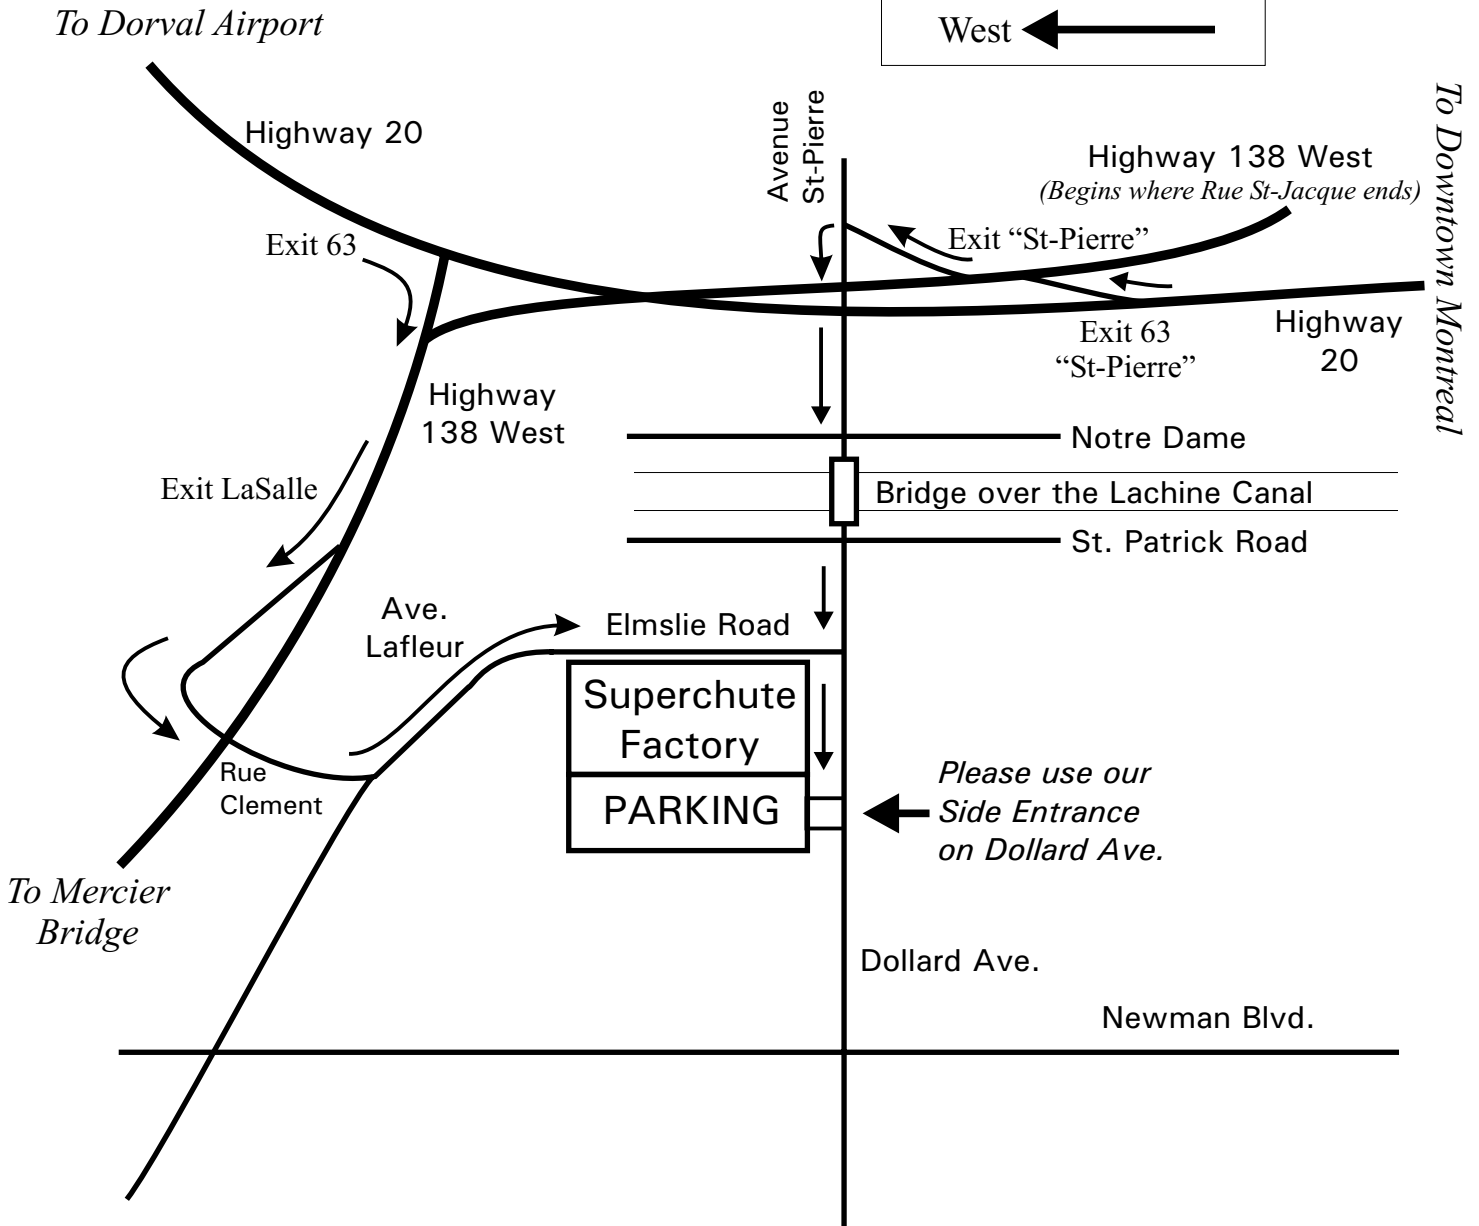

Superchute Map

If heading East on Highway 20:

- Take exit 63 "LaSalle, Pont Mercier"
- You are on Highway 138 West
- Take first exit on right "LaSalle"
- Turn left at the traffic light onto Rue Clement
- Turn left at Lafleur Avenue
- Lafleur Ave. becomes Elmslie Road

If heading West on Highway 20:

- Get off at exit 63 "St-Pierre, LaSalle, Pont Mercier"
- Exit again on your right at "St-Pierre"
- Turn left at the traffic light onto Avenue St-Pierre
- After the bridge, Avenue St-Pierre becomes Dollard Ave.